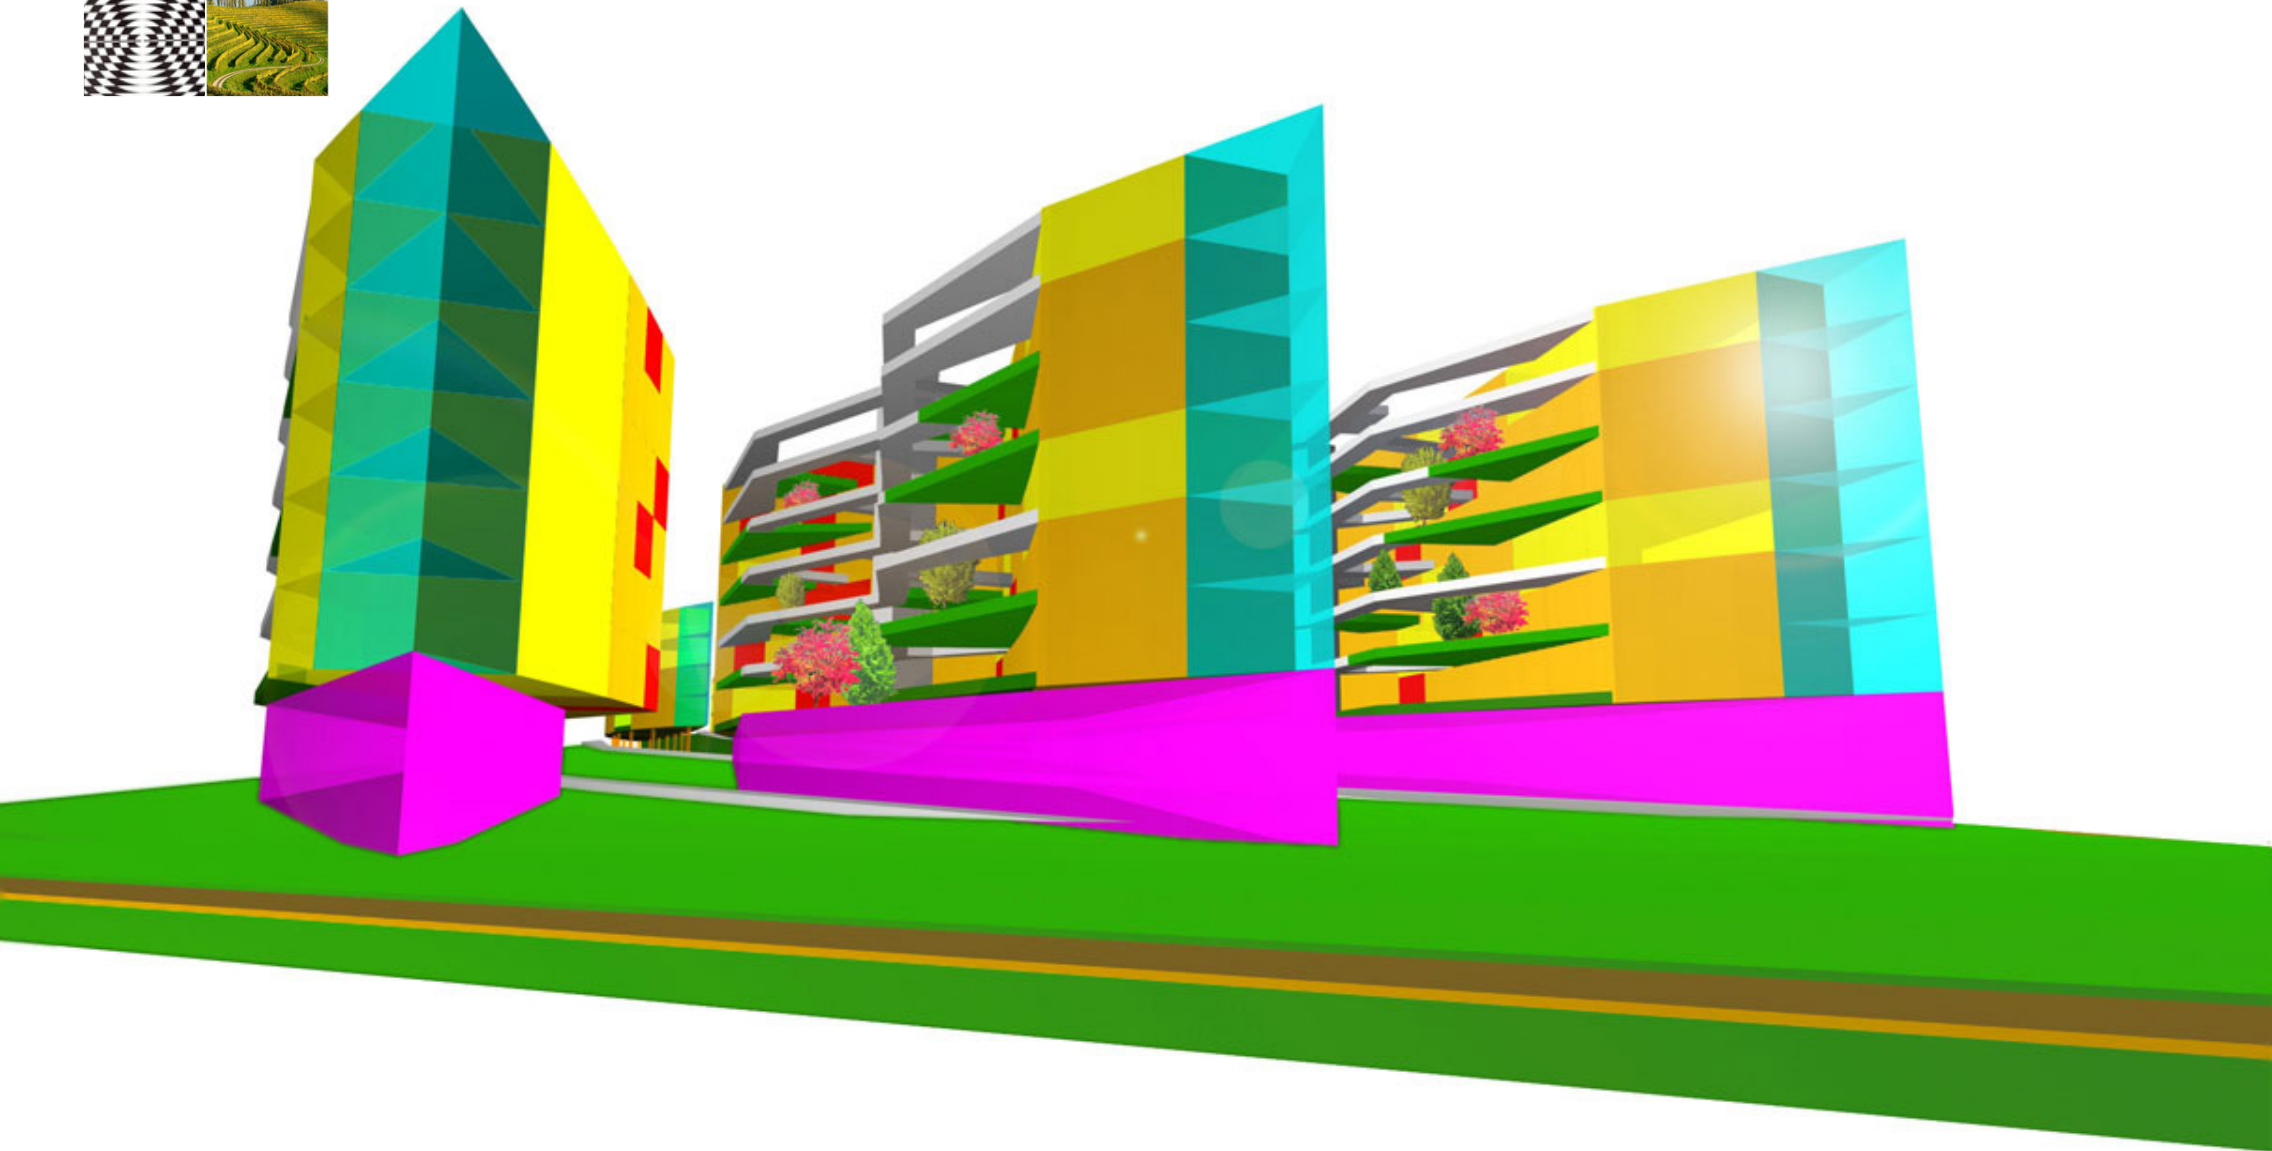

# PATTERN TRANSFORMATION

## HOUSING ESTATE - EUROSPAN

The presented proposal develops the role of a garden into a new communication type. If a garden in a house in a city is only a prolongation of a living room, these new green entrance halls or vestibules are a spatial matrix intertwining the public and private apartment spaces. The green vestibule is a common living room through which one enters the apartment. The vestibule is developed vertically. In the first type of residential clusters it is a prolongation of open green spaces, which form part of the terrain. In the second type of residential clusters, the green vestibule is a green hole in the flat lamella, and in the third it is a green space in front of the facade.

Code name:  
Program:  
Type:  
Year:  
Client:  
Location:  
Area:  
Architects:

**Pattern transformation**  
Housing Estate - European  
National Competition  
2003  
County of Maribor  
Maribor, Slovenia  
20865 m<sup>2</sup>  
Superform; Marjan Pobljšaj,  
Anton Žižek, Peter Karba