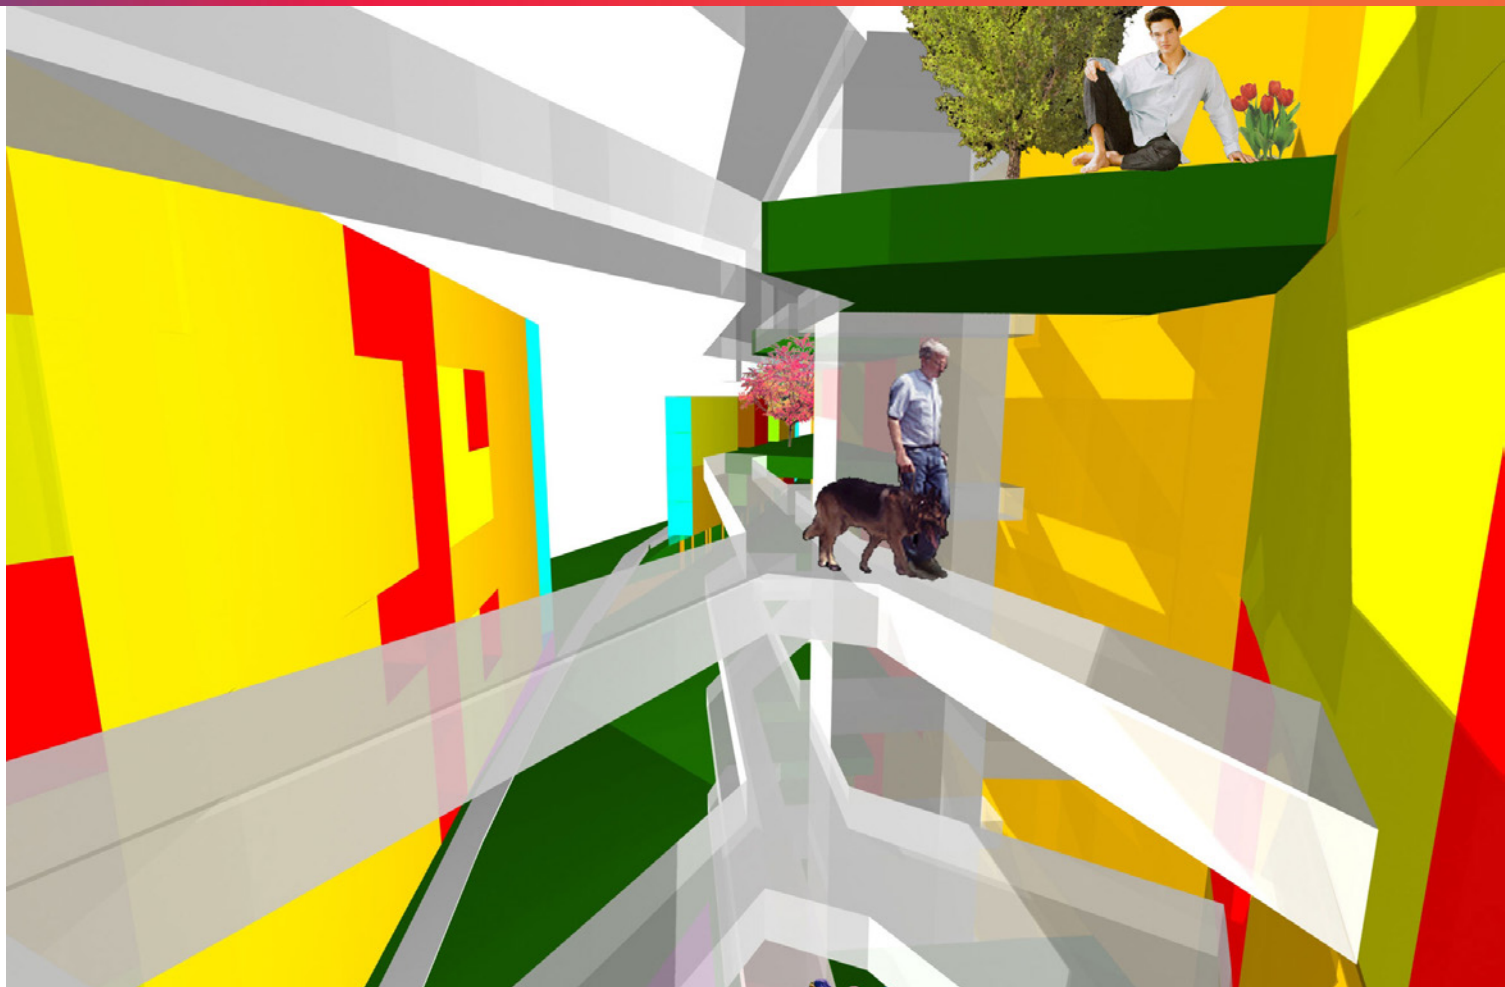

# PATTERN TRANSFORMATION

## HOUSING ESTATE - EUROSPAN

The presented proposal develops the role of a garden into a new communication type. If a garden in a house in a city is only a prolongation of a living room, these new green entrance halls or vestibules are a spatial matrix intertwining the public and private apartment spaces. The green vestibule is a common living room through which one enters the apartment. The vestibule is developed vertically. In the first type of residential clusters it is a prolongation of open green spaces, which form part of the terrain. In the second type of residential clusters, the green vestibule is a green hole in the flat lamella, and in the third it is a green space in front of the facade.

Code name:  
Program:  
Type:  
Year:  
Client:  
Location:  
Area:  
Architects:

**Pattern transformation**  
Housing Estate - European  
National Competition  
2003  
County of Maribor  
Maribor, Slovenia  
20865 m<sup>2</sup>  
Superform; Marjan Pobljšaj,  
Anton Žižek, Peter Karba