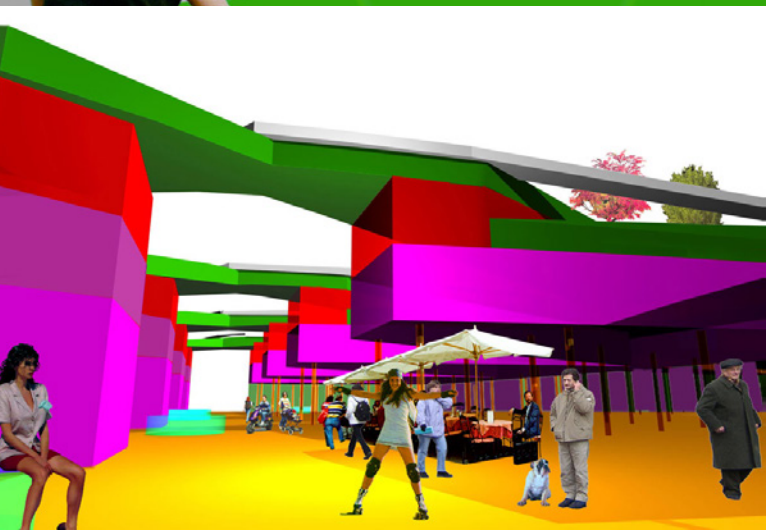

# PATTERN TRANSFORMATION

## HOUSING ESTATE - EUROSPAN

The presented proposal develops the role of a garden into a new communication type. If a garden in a house in a city is only a prolongation of a living room, these new green entrance halls or vestibules are a spatial matrix intertwining the public and private apartment spaces. The green vestibule is a common living room through which one enters the apartment. The vestibule is developed vertically. In the first type of residential clusters it is a prolongation of open green spaces, which form part of the terrain. In the second type of residential clusters, the green vestibule is a green hole in the flat lamella, and in the third it is a green space in front of the facade.