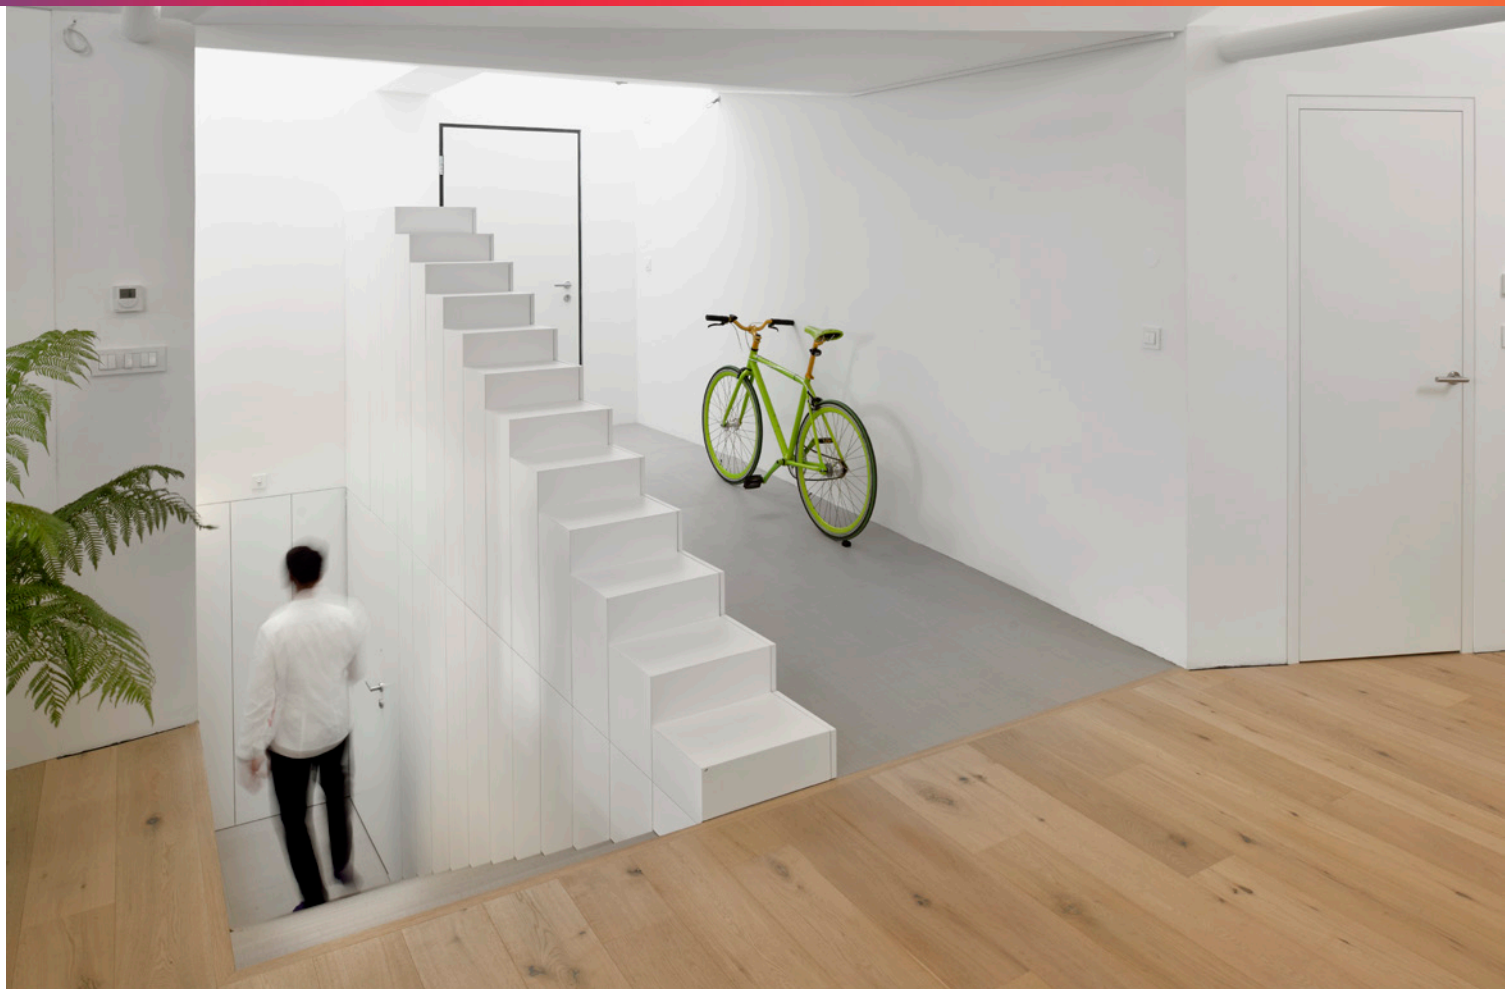

TOWARDS THE SUN

APARTMENT INTERIOR

MONTH OF DESIGN 2017
INTERIOR OF THE YEAR

The vantage point for the attic concept is based on the illumination of space and on outward-oriented vistas. The central part of the apartment features a "canyon" within the construction structure bringing in the natural light and directs the views towards the south. The "canyon" expands rhythmically from the north towards the south side featuring a covered terrace offering a panoramic city view.

Code name:
Program:
Type:
Year:
Client:
Location:
Area:
Architects:

Towards the sun
Apartment interior
Contract
2015
Private
Ljubljana, Slovenia
275 m²
Superform; Marjan Pobljšaj,
Anton Žižek, Špela Gliha